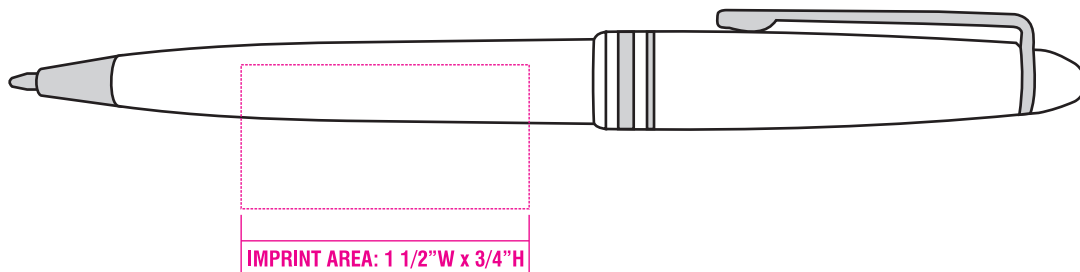

VIRTUAL SAMPLE

REMINDER: VIRTUAL SAMPLES ARE FOR ARTWORK AND IMPRINT VERIFICATION PURPOSES ONLY AND ARE NOT 100% ACCURATE IT MAY NOT REFLECT THE EXACT POSITION OR COLOR OF YOUR IMPRINT ON THE PRODUCT.

PO #:

PEN: BATES / P-01

IMPRINT COLOR:

- 1.) Please review your artwork carefully. Your approval confirms the accuracy.
- 2.) We are not responsible for errors, wrong phone numbers, addresses, spelling, etc.
- 3.) Delays in proof approval or excessive changes will result in an extended ship date. Excessive delays may make it impossible to meet your in hands date.
- 4.) Minor artwork variations may be necessary in order to print properly. These will be at our discretion.