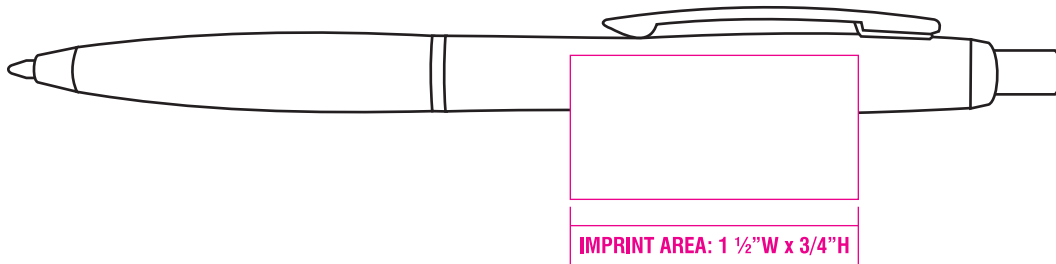

# VIRTUAL SAMPLE

**REMINDER: VIRTUAL SAMPLES ARE FOR ARTWORK AND IMPRINT VERIFICATION PURPOSES ONLY AND ARE NOT 100% ACCURATE IT MAY NOT REFLECT THE EXACT POSITION OR COLOR OF YOUR IMPRINT ON THE PRODUCT.**

PO #:

PEN: CONCORD NE-100

IMPRINT:

- 1.) Please review your artwork carefully. Your approval confirms the accuracy.
- 2.) We are not responsible for errors, wrong phone numbers, addresses, spelling, etc.
- 3.) Delays in proof approval or excessive changes will result in an extended ship date. Excessive delays may make it impossible to meet your in hands date.
- 4.) Minor artwork variations may be necessary in order to print properly. These will be at our discretion.