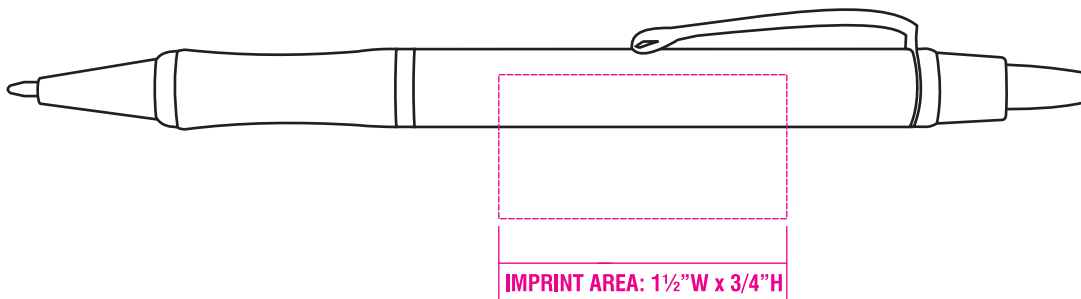

VIRTUAL SAMPLE

REMINDER: VIRTUAL SAMPLES ARE FOR ARTWORK AND IMPRINT VERIFICATION PURPOSES ONLY AND ARE NOT 100% ACCURATE IT MAY NOT REFLECT THE EXACT POSITION OR COLOR OF YOUR IMPRINT ON THE PRODUCT.

PO #:

PEN: SWIFT / P-03

IMPRINT COLOR:

- 1.) Please review your artwork carefully. Your approval confirms the accuracy.
- 2.) We are not responsible for errors, wrong phone numbers, addresses, spelling, etc.
- 3.) Delays in proof approval or excessive changes will result in an extended ship date. Excessive delays may make it impossible to meet your in hands date.
- 4.) Minor artwork variations may be necessary in order to print properly. These will be at our discretion.