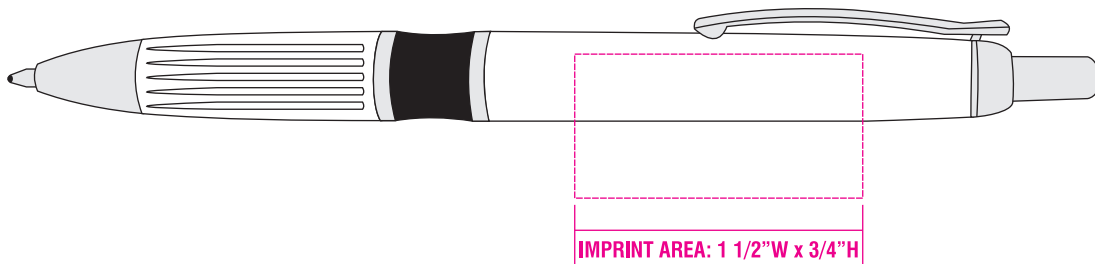

VIRTUAL SAMPLE

REMINDER: VIRTUAL SAMPLES ARE FOR ARTWORK AND IMPRINT VERIFICATION PURPOSES ONLY AND ARE NOT 100% ACCURATE IT MAY NOT REFLECT THE EXACT POSITION OR COLOR OF YOUR IMPRINT ON THE PRODUCT.

PO #:

PEN: WATSON / J-21

IMPRINT COLOR:

- 1.) Please review your artwork carefully. Your approval confirms the accuracy.
- 2.) We are not responsible for errors, wrong phone numbers, addresses, spelling, etc.
- 3.) Delays in proof approval or excessive changes will result in an extended ship date. Excessive delays may make it impossible to meet your in hands date.
- 4.) Minor artwork variations may be necessary in order to print properly. These will be at our discretion.