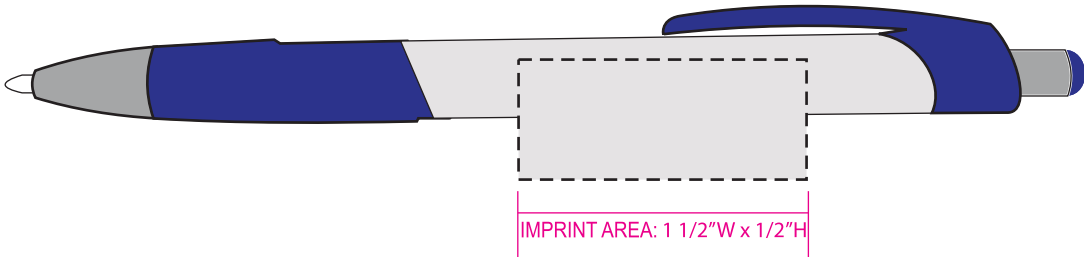

PEN TEMPLATE

PEN STYLE # S-10S

COLOR:

IMPRINT:

Harper S S-10S

Colection: Plastic

Material: Plastic

Perselizion method: Screen Print

Engrave Size: Not Available

Screen Print Size: 1 1/2" W x 1/2" H.

Halftones Not Available

Minimum Font Size: 6 pt.

Pen Colors:

Actual Imprint Size

Artwork at 200%