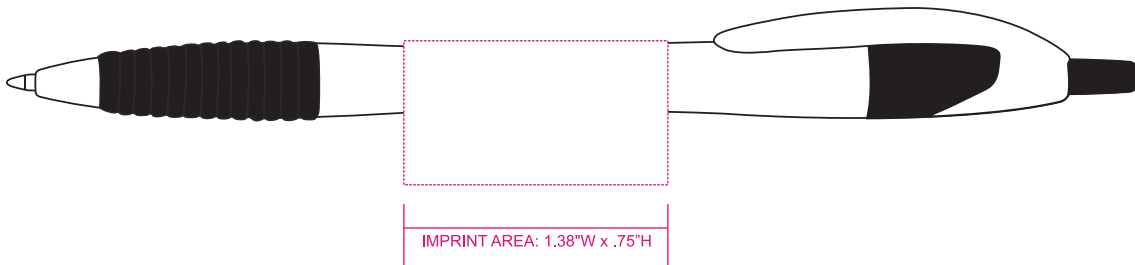

# PEN TEMPLATE

**PEN STYLE # NI-61C**  
\_\_\_\_\_

**COLOR:**  
\_\_\_\_\_

**IMPRINT:**  
\_\_\_\_\_

## JetStream C NI-61C

**Colection:** Plastic

**Material:** Plastic

**Perseliziton method:** Screen Print

**Engrave Size:**Not Available

**Screen Print Size:**1 3/8"W x 3/4"H

**Halftones** Not Available

**Minimum Font Size:** 6 pt.

**Pen Colors:**

**Actual Imprint Size**

**Artwork at 200%**