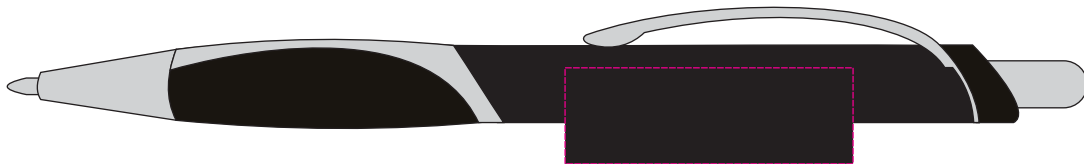

PEN TEMPLATE

PEN STYLE # QU-10M

COLOR:

IMPRINT:

Maxim M QU-10M

Colection: Plastic

Material: Plastic

Perselizion method: Screen Print

Engrave Size: Not Available

Screen Print Size: 1 1/2" W x 1/2" H

Halftones Not Available

Minimum Font Size: 6 pt.

Pen Colors:

IMPRINT AREA: 1 3/4" W x 1/2" H

Actual Imprint Size

Artwork at 200%