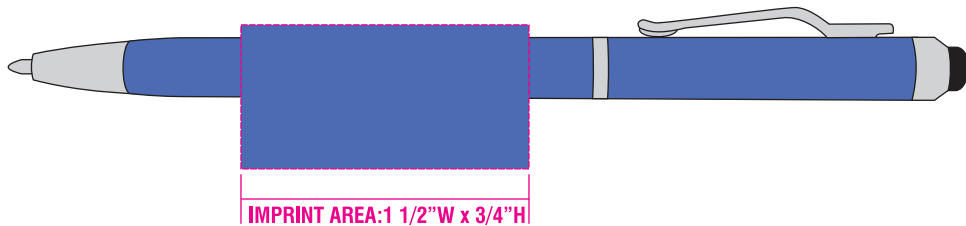

PEN TEMPLATE

PEN STYLE # ST-49

COLOR:

IMPRINT:

Sanibel ST-49

Colection: Plastic

Material: Plastic

Perseliziton method: Screen Print

Engrave Size: Not Available

Screen Print Size: 1 1/2"W x 3/4"H

Halftones Not Available

Minimum Font Size: 6 pt.

Pen Colors:

Actual Imprint Size

Artwork at 200%