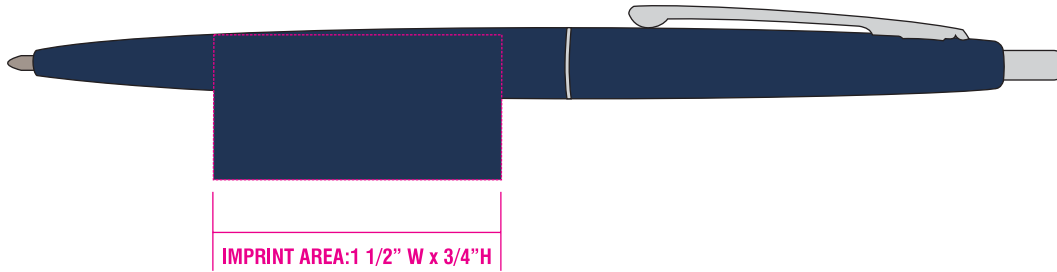

PEN TEMPLATE

PEN STYLE # I-40A

COLOR:

IMPRINT:

Seville S I-40A

Collection: Plastic

Material: Plastic

Personalization method: Screen Print

Engrave Size: Not Available

Screen Print Size: 1 1/2" W x 3/4" H

Halftones: Not Available

Minimum Font Size: 6 pt.

Pen Colors:

Actual Imprint Size

Artwork at 200%